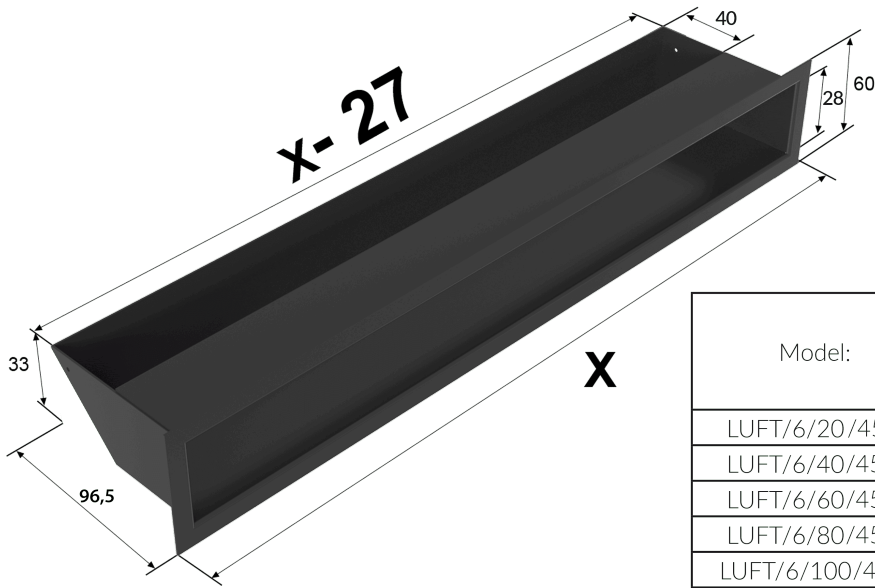

Vent Cover LUFT 6x80 graphite Slim

SKU: LUFT/6/80/45S/G/SF EAN: 5901350024102

Technical data

General data

Type	Barrel
Type	Straight
Size	80X6
Color	Graphite

Physical parameters

Weight (kg)	1.7
Width (cm)	80
Height (cm)	6
Depth (cm)	7.85

Additional information

EAN	5901350024102
-----	----------------------

Model:		
LUFT/6/20/45S	200	53
LUFT/6/40/45S	400	115
LUFT/6/60/45S	600	177
LUFT/6/80/45S	800	239
LUFT/6/100/45S	1000	301