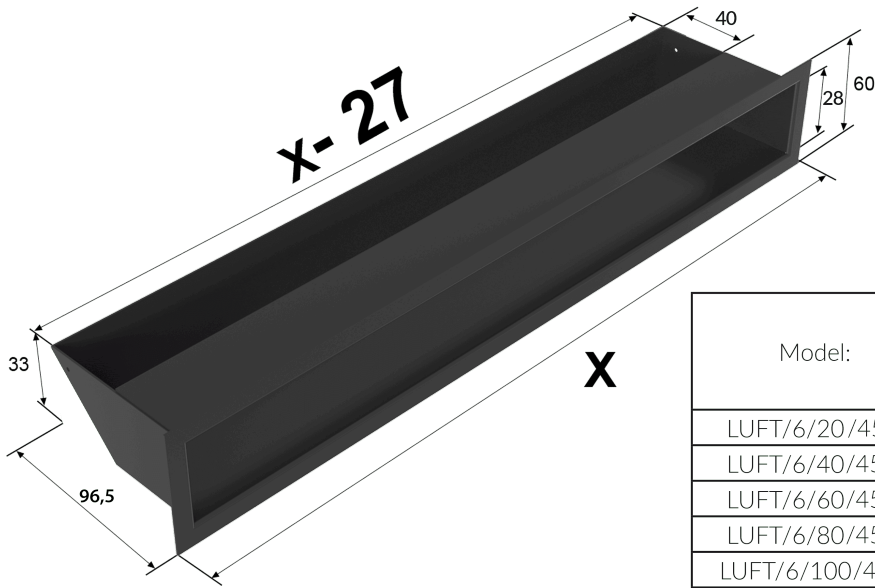

Vent Cover LUFT 6x100 graphite

SKU: LUFT/6/100/45S/G EAN: 5901350022078

Technical data

General data

Type	Barrel
Type	Straight
Size	100X6
Color	Graphite

Physical parameters

Weight (kg)	2.4
Width (cm)	100
Height (cm)	6
Depth (cm)	9.65

Additional information

EAN	5901350022078
-----	----------------------

Model:		
LUFT/6/20/45S	200	53
LUFT/6/40/45S	400	115
LUFT/6/60/45S	600	177
LUFT/6/80/45S	800	239
LUFT/6/100/45S	1000	301