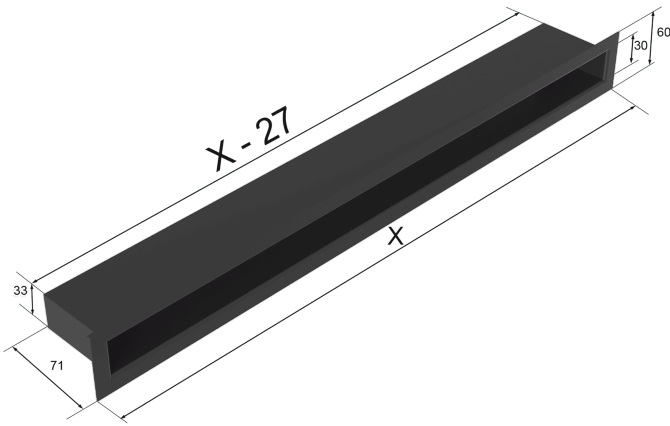

Vent Cover TUNNEL

6x100 graphite

SKU: TUNEL/6/100/G EAN: 5901350045992

Technical data

General data

Type	Tunnel
Type	Straight
Size	100X6
Color	Graphite

Physical parameters

Weight (kg)	2.2
Width (cm)	100
Height (cm)	6
Depth (cm)	7.1

Additional information

EAN	5901350045992
-----	----------------------

Model:		
TUNEL/6/20	200	51
TUNEL/6/40	400	111
TUNEL/6/60	600	171
TUNEL/6/80	800	231
TUNEL/6/100	1000	291