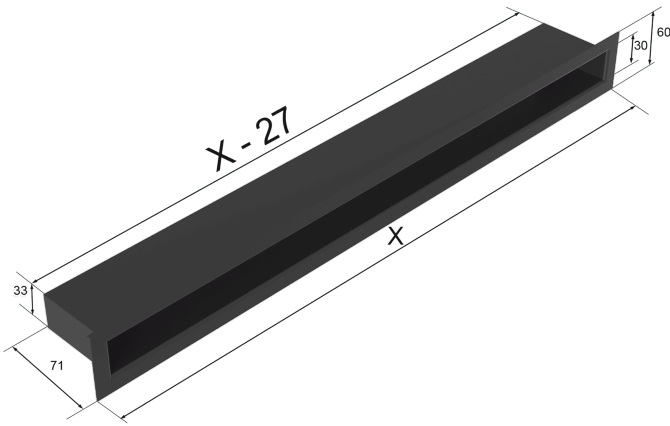

Model:		
TUNEL/6/20	200	51
TUNEL/6/40	400	111
TUNEL/6/60	600	171
TUNEL/6/80	800	231
TUNEL/6/100	1000	291