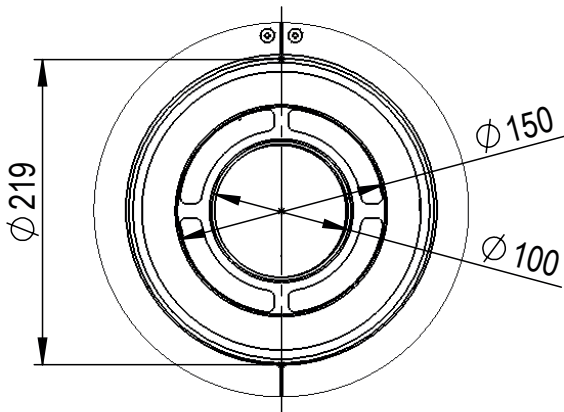

- a protective guard in front of the glass panel
- an insulating layer of ceramic fibre on top of the hearth
- an optimized flow of convection air at the back and sides of the hearth.

Both versions of the Curvifocus are available for sale. The choice must be made when the model is ordered as it is not possible to subsequently adapt the hearth by adding these thermal protection features (not even the protective guard for the glass).

# Dimensions

DETAIL A