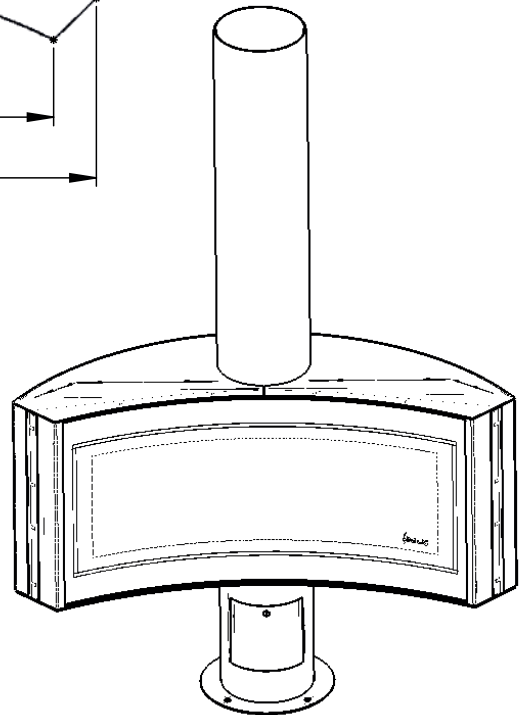

This document is the property of Atelier Dominique Imbert SAS. It contains private and confidential information and is strictly reserved for the use of the Focus partners/dealers it is addressed to. It is strictly prohibited to disclose this document to any third party without our prior authorisation, under penalty of action for damages and prosecution for patent infringement.