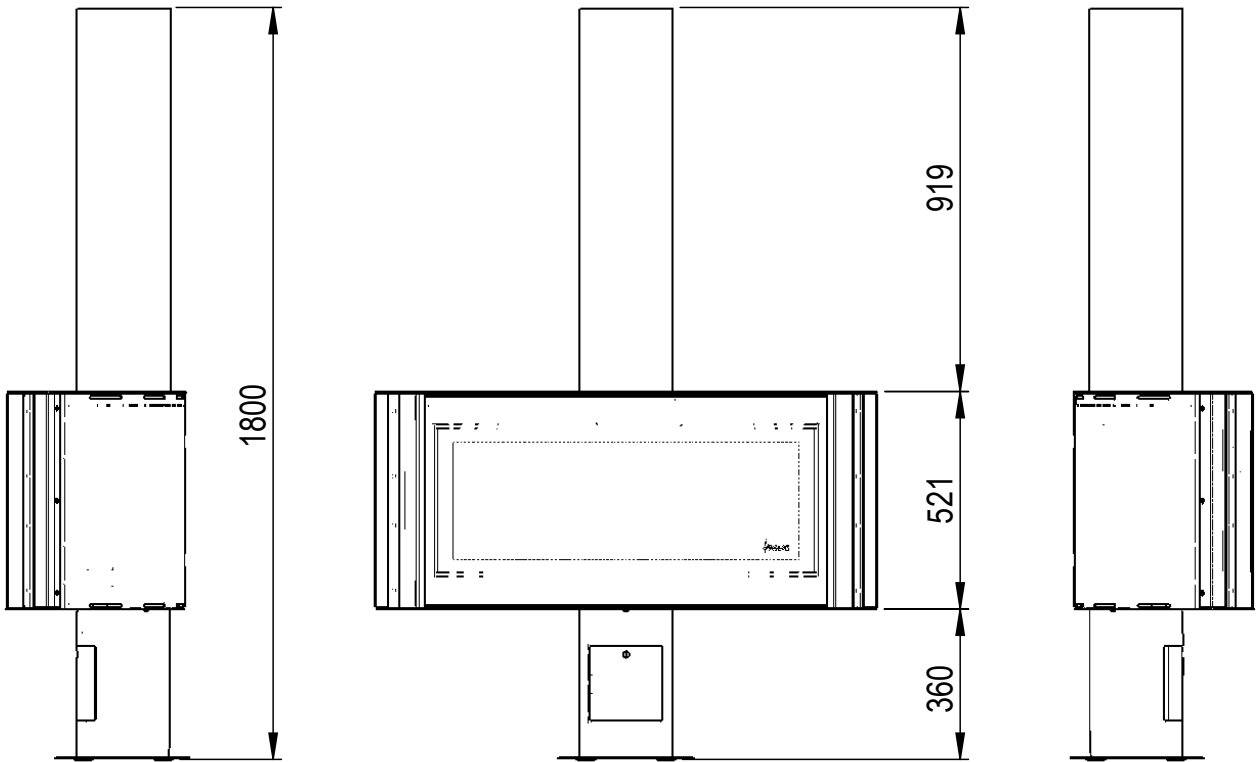

- a protective guard in front of the glass panel
- an insulating layer of ceramic fibre on top of the hearth
- an optimized flow of convection air at the back and sides of the hearth.

Both versions of the Curvifocus are available for sale. The choice must be made when the model is ordered as it is not possible to subsequently adapt the hearth by adding these thermal protection features (not even the protective guard for the glass).

# Dimensions

DETAIL A