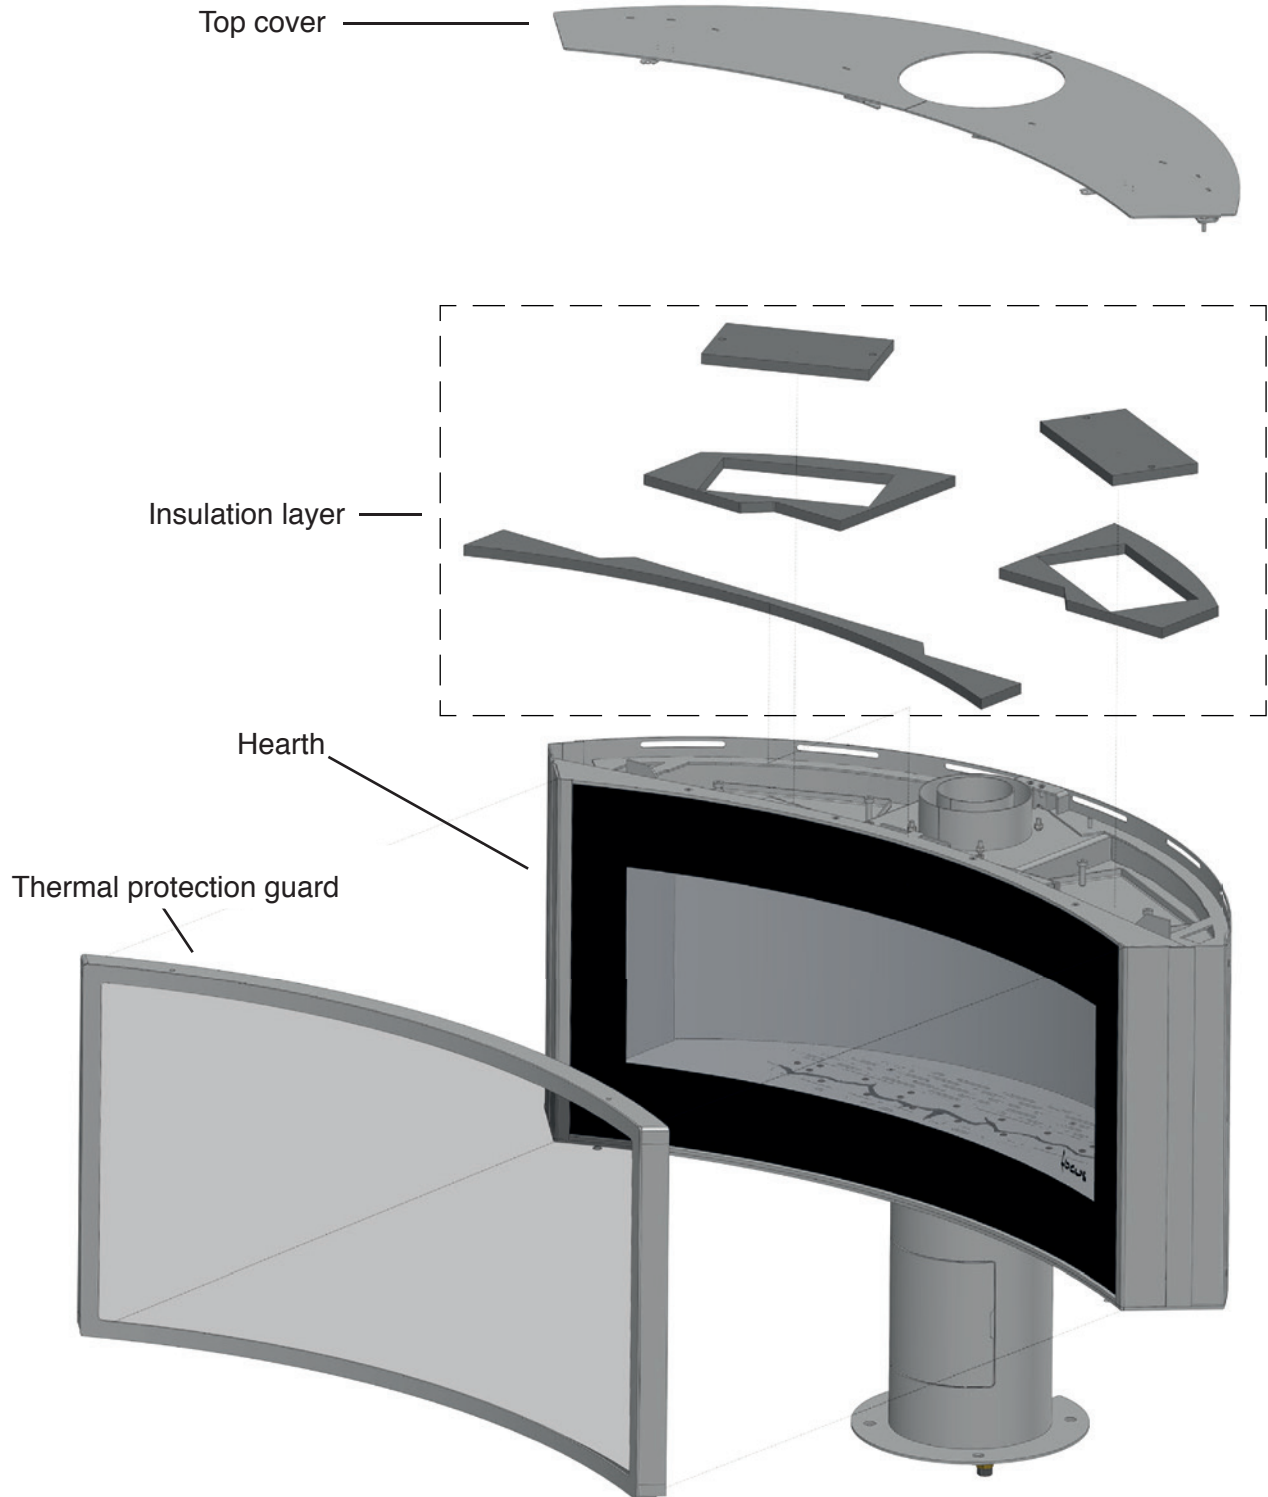

Components of the fire

This document is the property of Atelier Dominique Imbert SAS. It contains private and confidential information and is strictly reserved for the use of the Focus partners/dealers it is addressed to. It is strictly prohibited to disclose this document to any third party without our prior authorisation, under penalty of action for damages and prosecution for patent infringement.