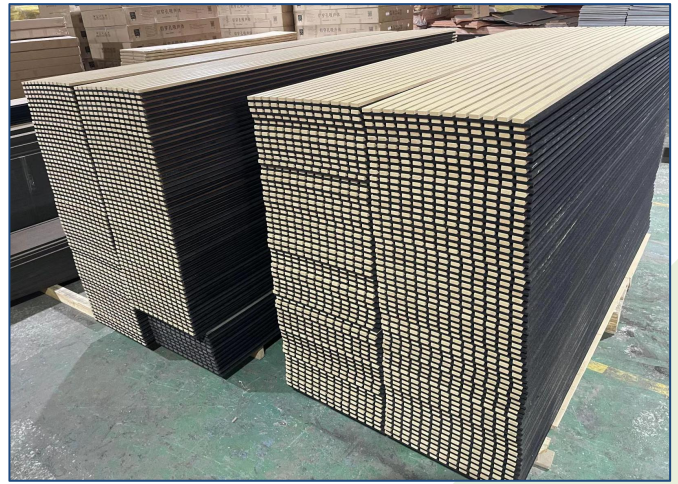

TianGe Factory Display