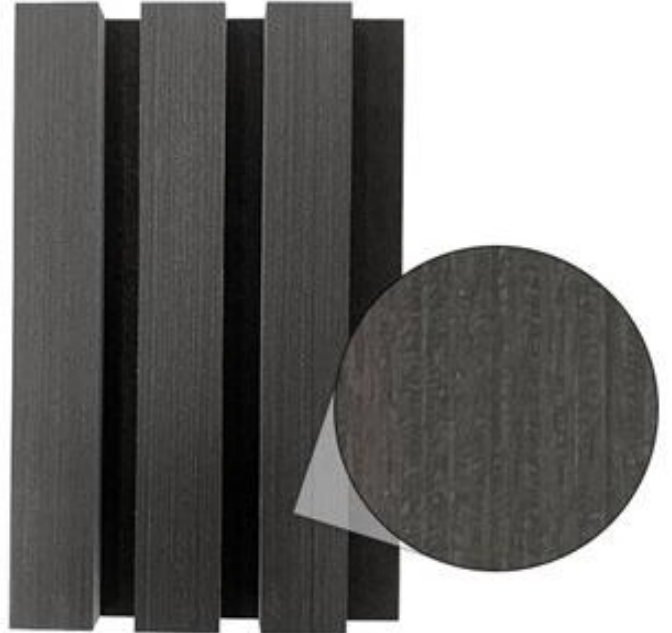

TianGe Panel

MATERIAL ANALYSIS:

Wood Veneer /HPL/Laminate wood surface
Eco-friendly MDF Panel for wood slat
100% Polyester Felt for polyester fiber panel

8 standard wood surface colors
available in a range of
standard face veneers

Certificate: CE, Fire retardant certificate, etc.

TianGe Panel

AVAILABLE COLOR CHOICE:

TGSX-8001 veneer
| White Oak |

TGSX-8002 veneer
| Yellow Oak |

TGSX-8003 veneer
| Walnut Wood |

TGSX-8004 veneer
| Brizal Rosewood |

TianGe Panel

AVAILABLE COLOR CHOICE:

TGSX-8005 veneer
| Silver Oak |

TGSX-8006 veneer
| Iron Sword Wood |

TGSX-8007 veneer
| Smoked Oak |

TGSX-8008 HPL finish
| Etched Wood Grain |

TianGe Panel

PET COLOR CHOICE: