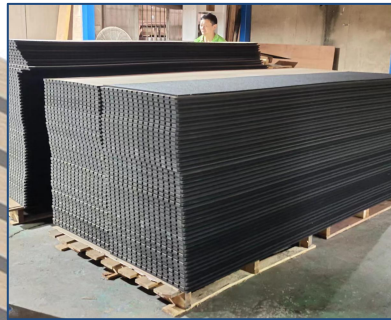

TianGe Factory Display