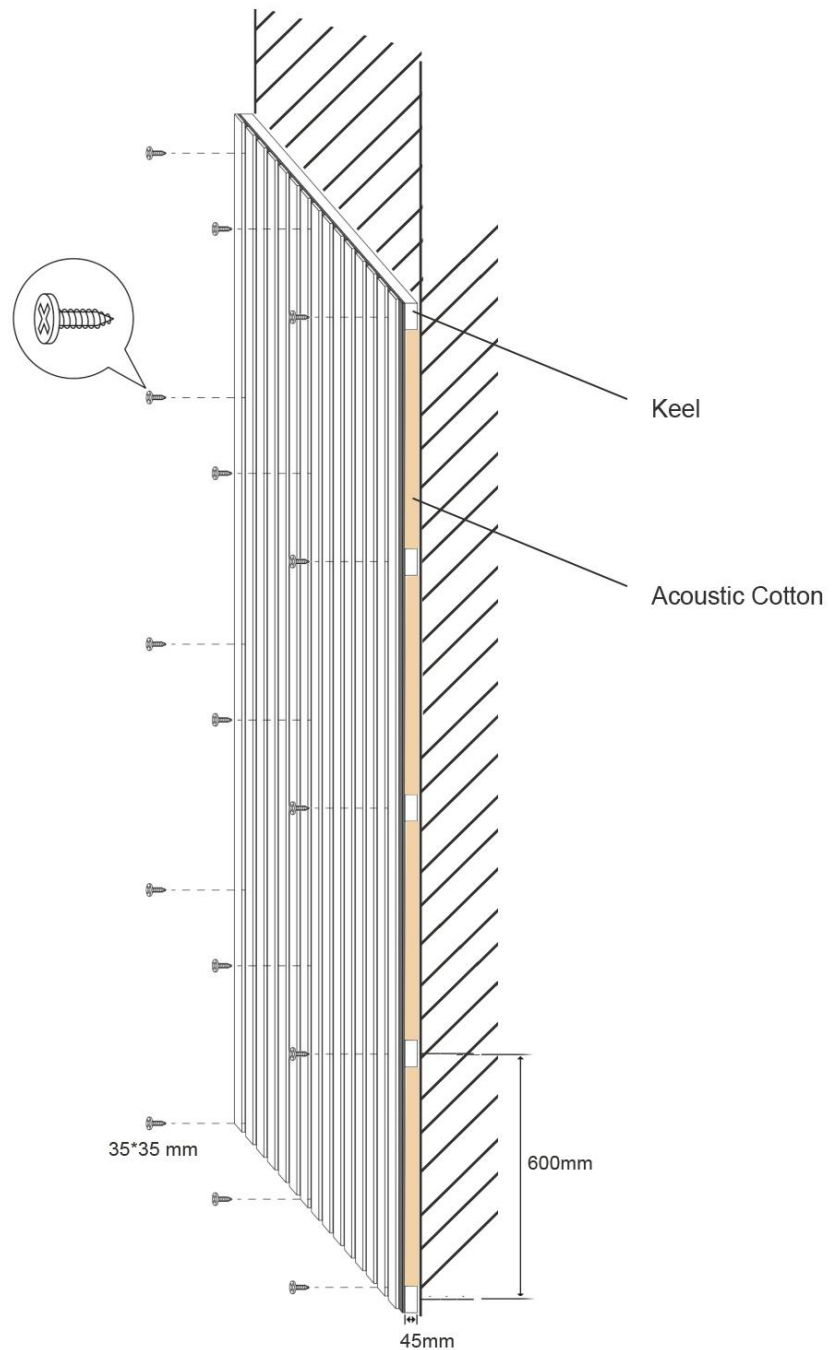

SPECIFICATION:

1>: 2400x600x21mm

2>: 2600x600x21mm

3>: 2700x520x21mm

ADVANTAGE:

1. Stable product quality and zero complaint.
2. Standard products, available for stock.
3. Functional products with sound absorption, strong decorative.
4. Wide range of applications: suitable for both house and industry decoration.
5. Applicable online sales and distributor channel sales.
6. 100% recycled material.

Silver Grey
TG-104

Moonlight Grey
TG-122

Black
TG-107

TianGe Panel

INSTALLATION INSTRUCTION:

TianGe Panel

INSTALLATION INSTRUCTION:

Method 1

Method 2

The TianGe slatted panel can be installed to the wall and ceiling directly as the method 1 and method 2 (with better acoustic performance).

TianGe Panel

APPLICATION:

◀ Lobby

TianGe Panel

APPLICATION: