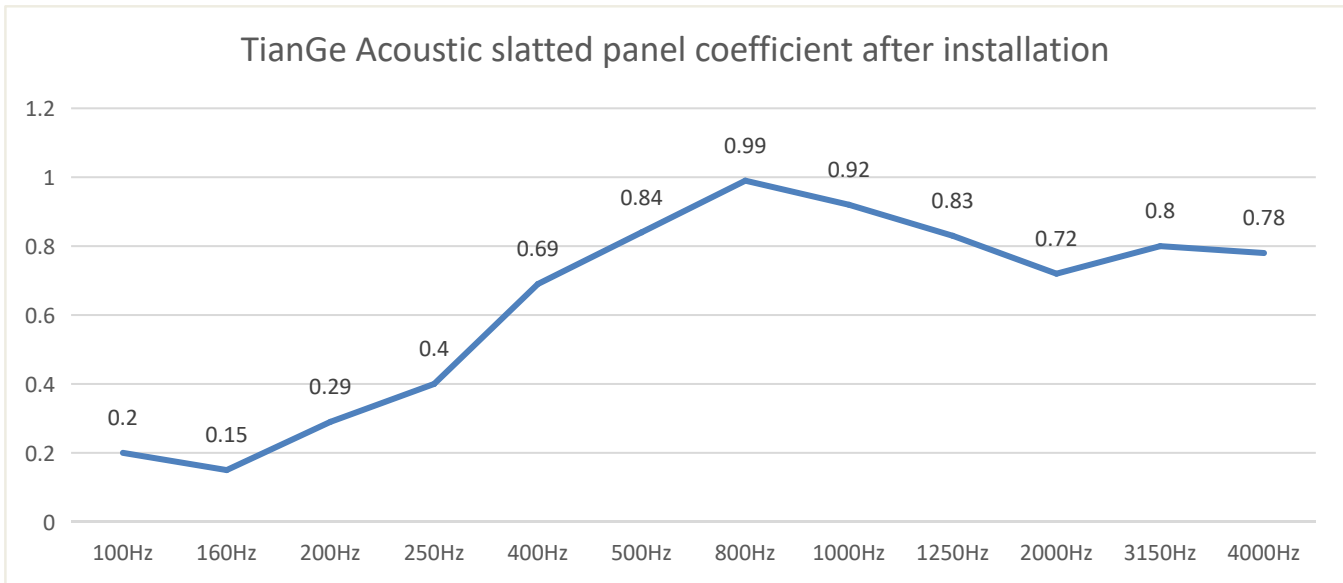

TianGe Panel

FUNCTION DISPLAY: