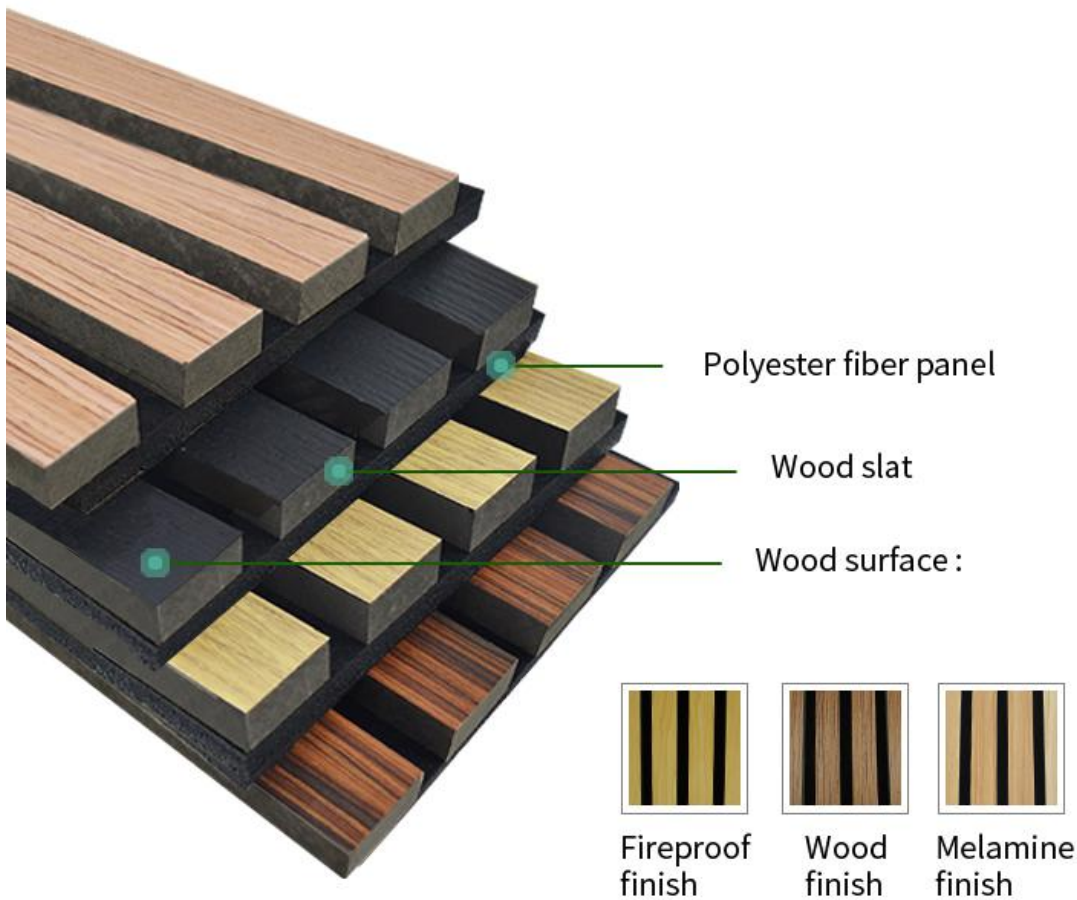

TianGe Acoustics

**SLATTED
ACOUSTIC PANEL
MANUFACTURER**

**Easy to Reach Elegant Design
and Good Acoustic Performance**

SLATTED ACOUSTIC PANEL

SPECIFICATION:

Each TianGe's **SLATTED ACOUSTIC PANEL** is handmade, which not only enhances the sense of decoration visually, but also creates a quieter and more comfortable environment. The products use environmentally friendly materials and are certified by authoritative organizations.

SPECIFICATION:

1>: 2400x600x21mm

2>: 2600x600x21mm

3>: 2700x520x21mm

ADVANTAGE:

1. Stable product quality and zero complaint.
2. Standard products, available for stock.
3. Functional products with sound absorption, strong decorative.
4. Wide range of applications: suitable for both house and industry decoration.
5. Applicable online sales and distributor channel sales.
6. 100% recycled material.

TianGe Panel

MATERIAL ANALYSIS:

Wood Veneer /HPL/Laminate wood surface
Eco-friendly MDF Panel for wood slat
100% Polyester Felt for polyester fiber panel

8 standard wood surface colors
available in a range of
standard face veneers

3 standard polyester color options
Black
Grey
Moonlight Grey

Slat width-air gap between wood slat
Slat item: 27-13 or 35-15

TianGe Panel

FUNCTION DISPLAY:

Laboratory measurement: **NRC= 0.7**

Standard: GB/T 20247-2006/ISO354:2003