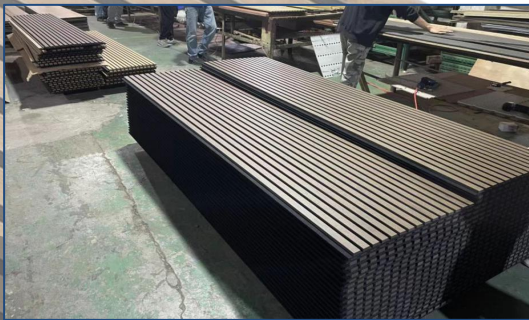

TianGe Factory Display