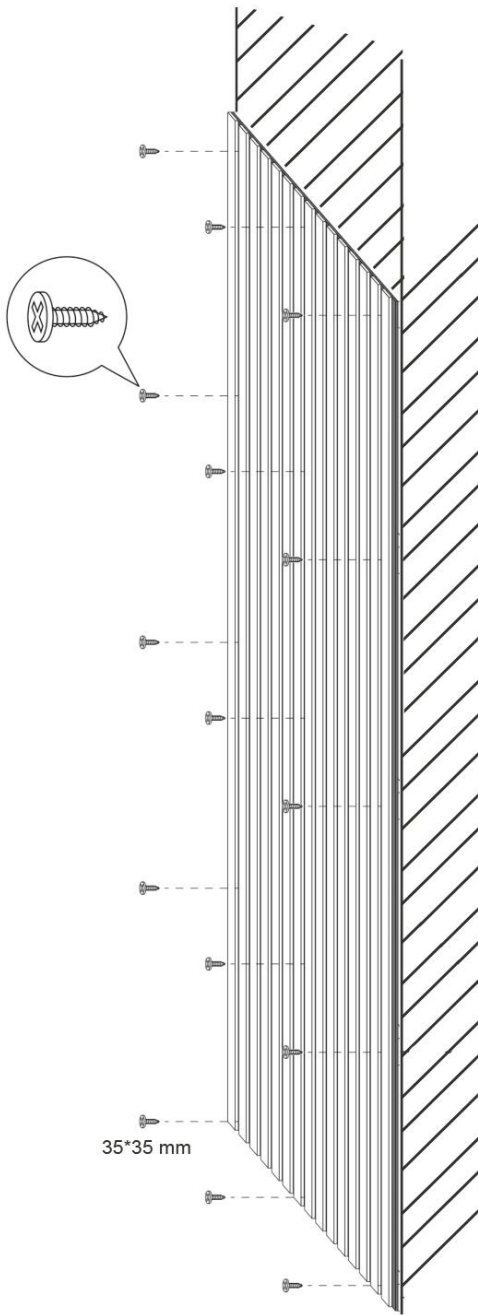

TianGe Panel

INSTALLATION INSTRUCTION:

Method 1